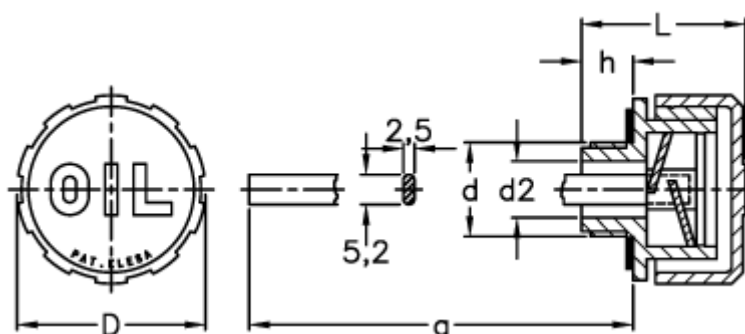

# Data Sheet

Article number: 2311053966  
Description: E+G Breather plug  
SFP.30-18x1,5+a

## Measures

a = 188  
D = 31  
d = M18x1,5  
d2 = 10  
h = 9.5  
L = 29.5